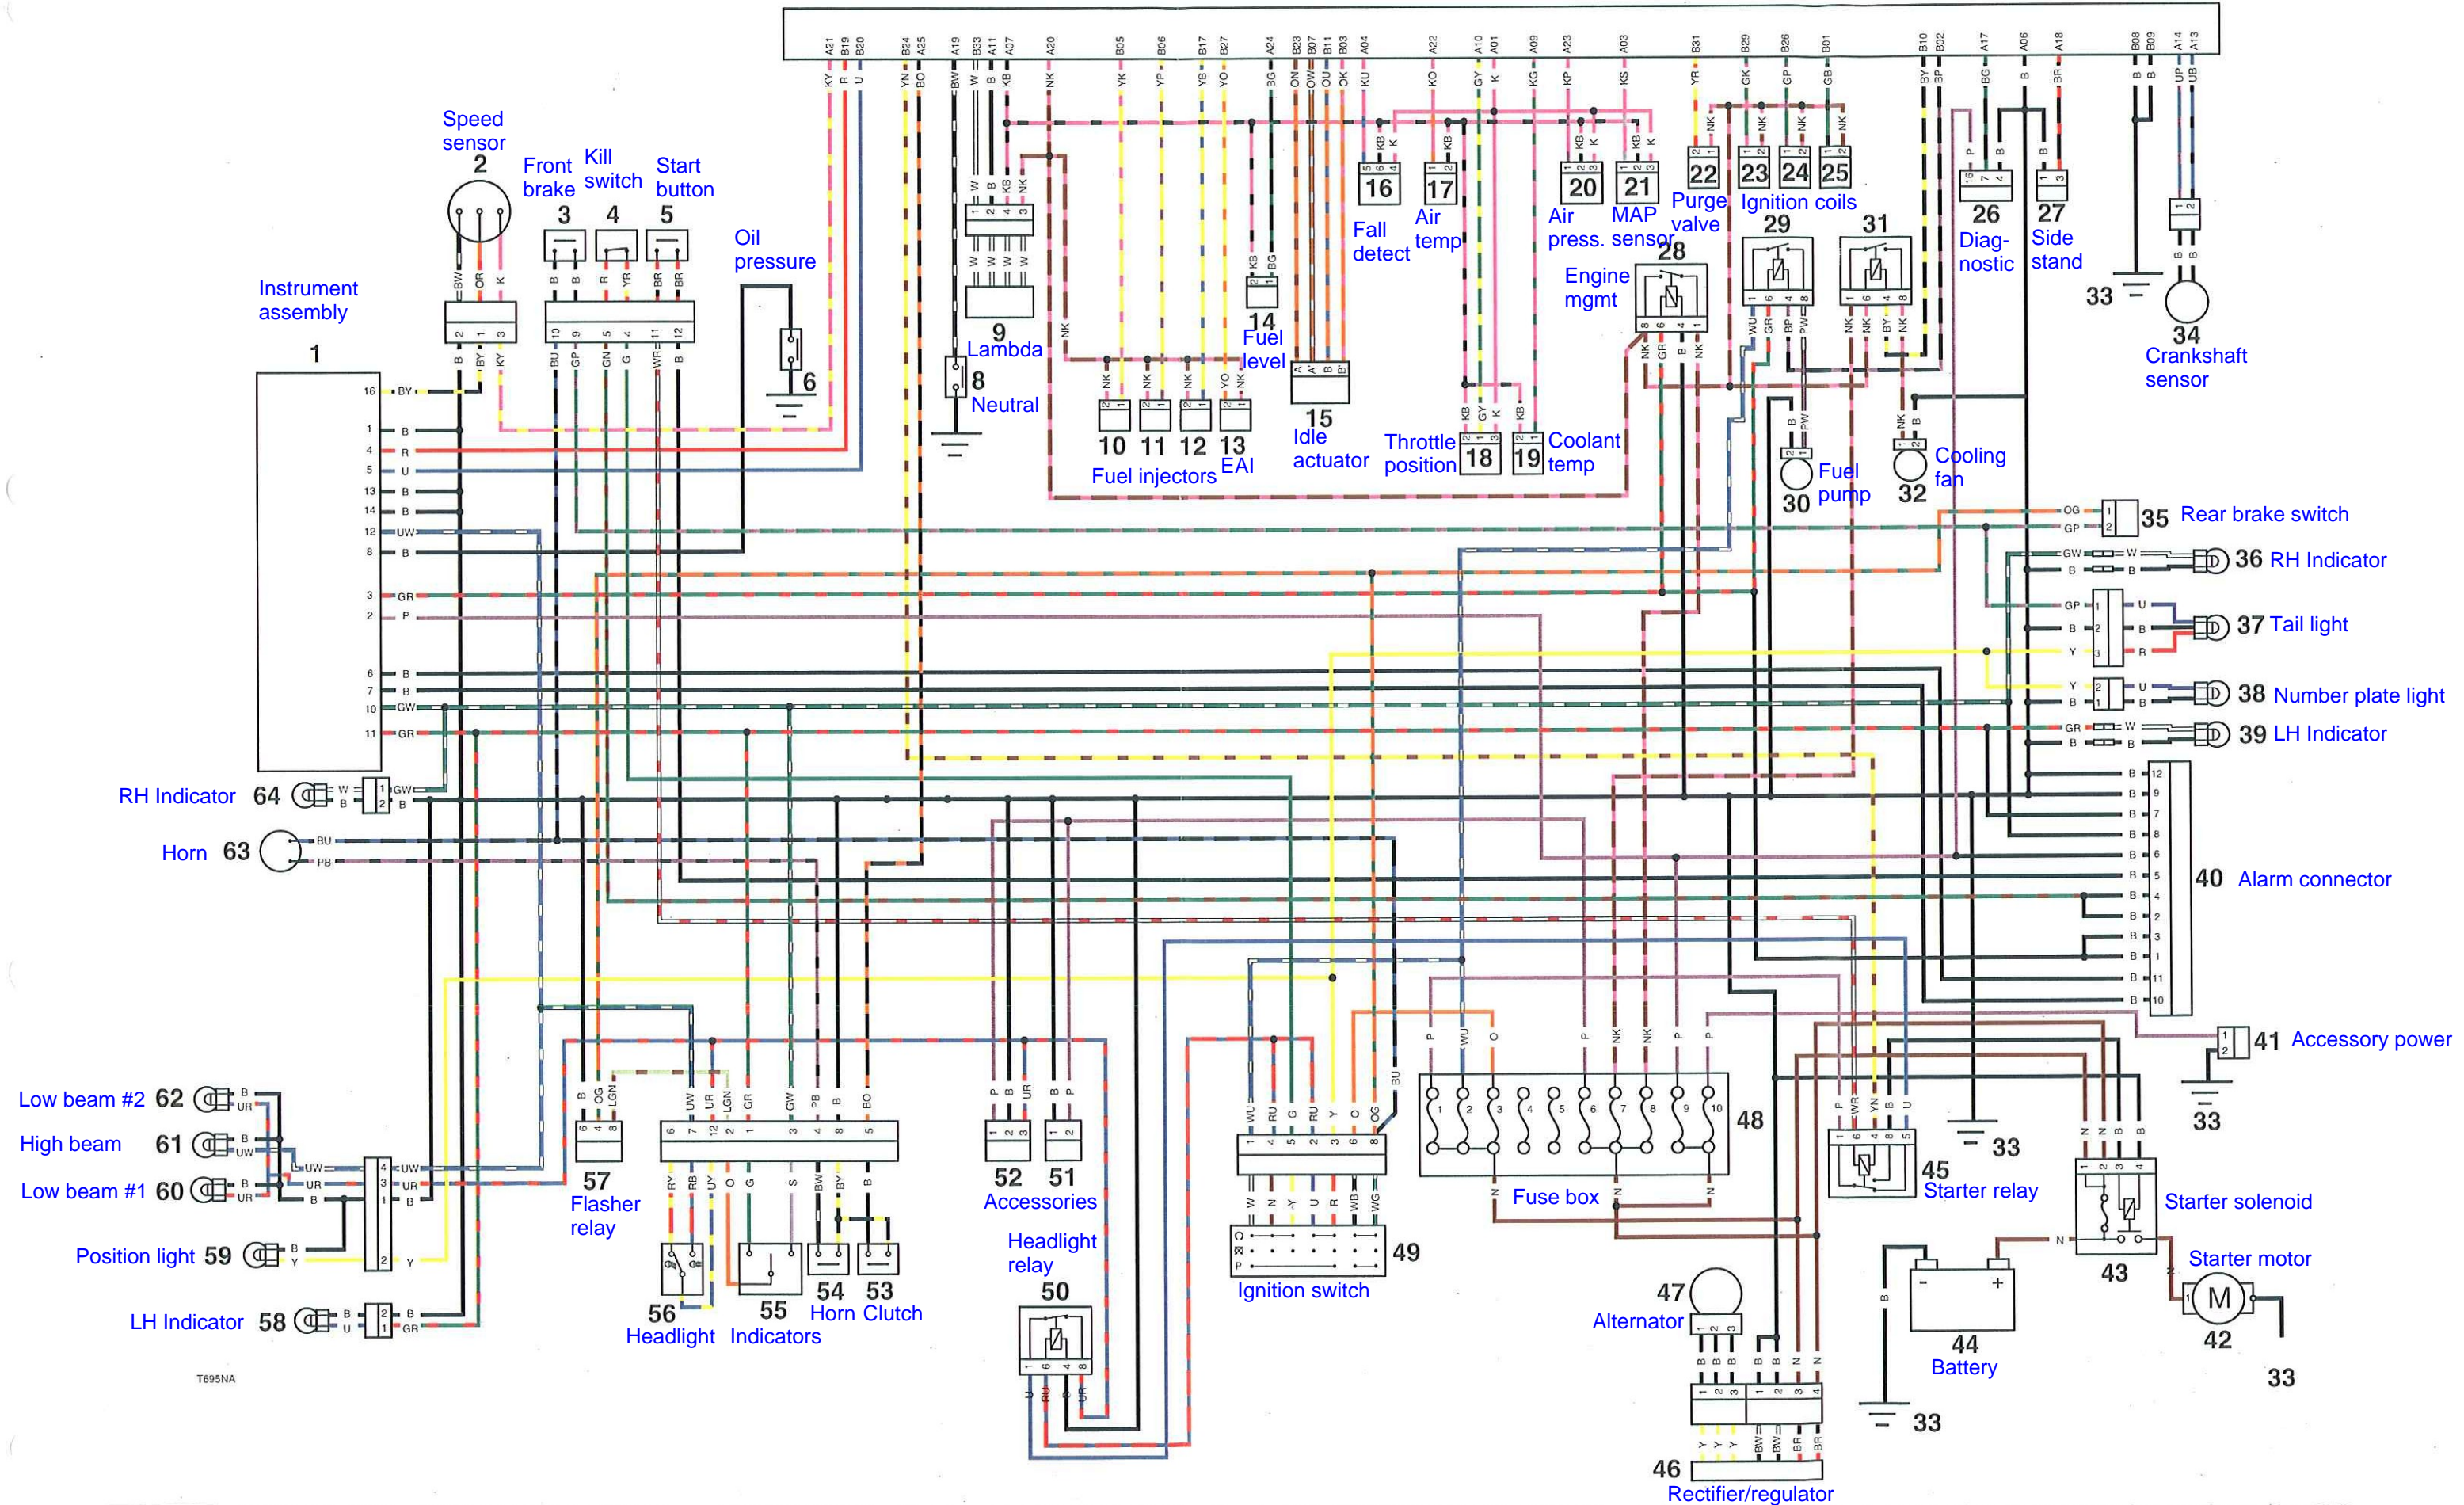

Engine Control Module 7

T695NA